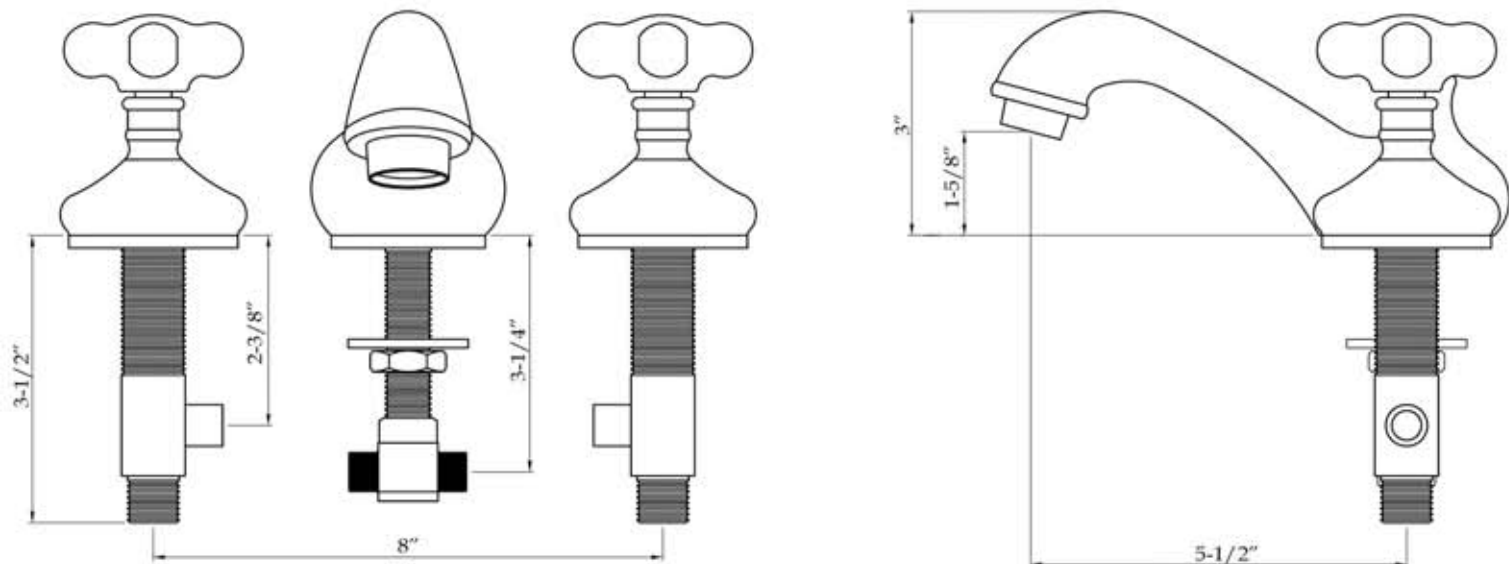

# WIDESPREAD BATHROOM SINK FAUCET WITH POP-UP DRAIN

## TECHNICAL INFORMATION

ITEM #: 124-WS2

Approximate Measurements